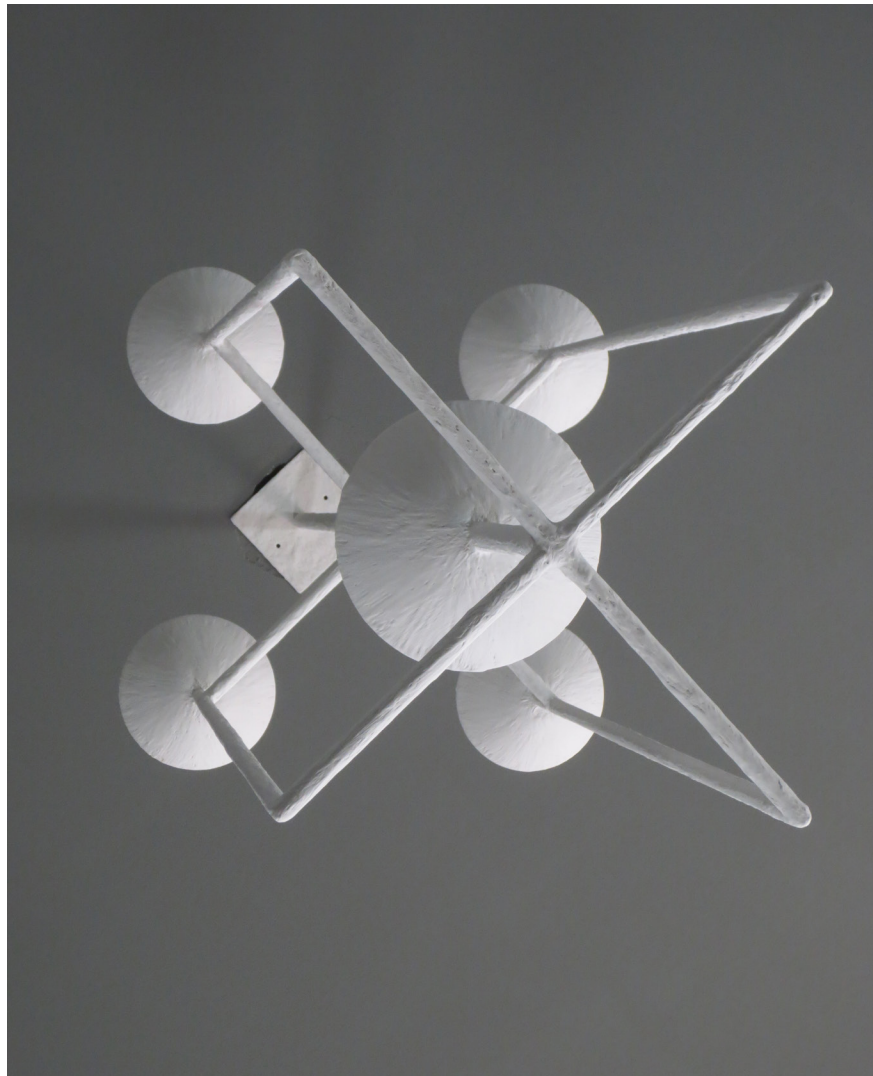

APSARA

INTERIOR DESIGN
DECORATIVE ARTS

tracey garet | cell (516) 721-7808

info@apsarainterior.com | www.apsarainterior.com

apsara LLC | 5510 CALLEJON DR CARPINTERIA CA 93013